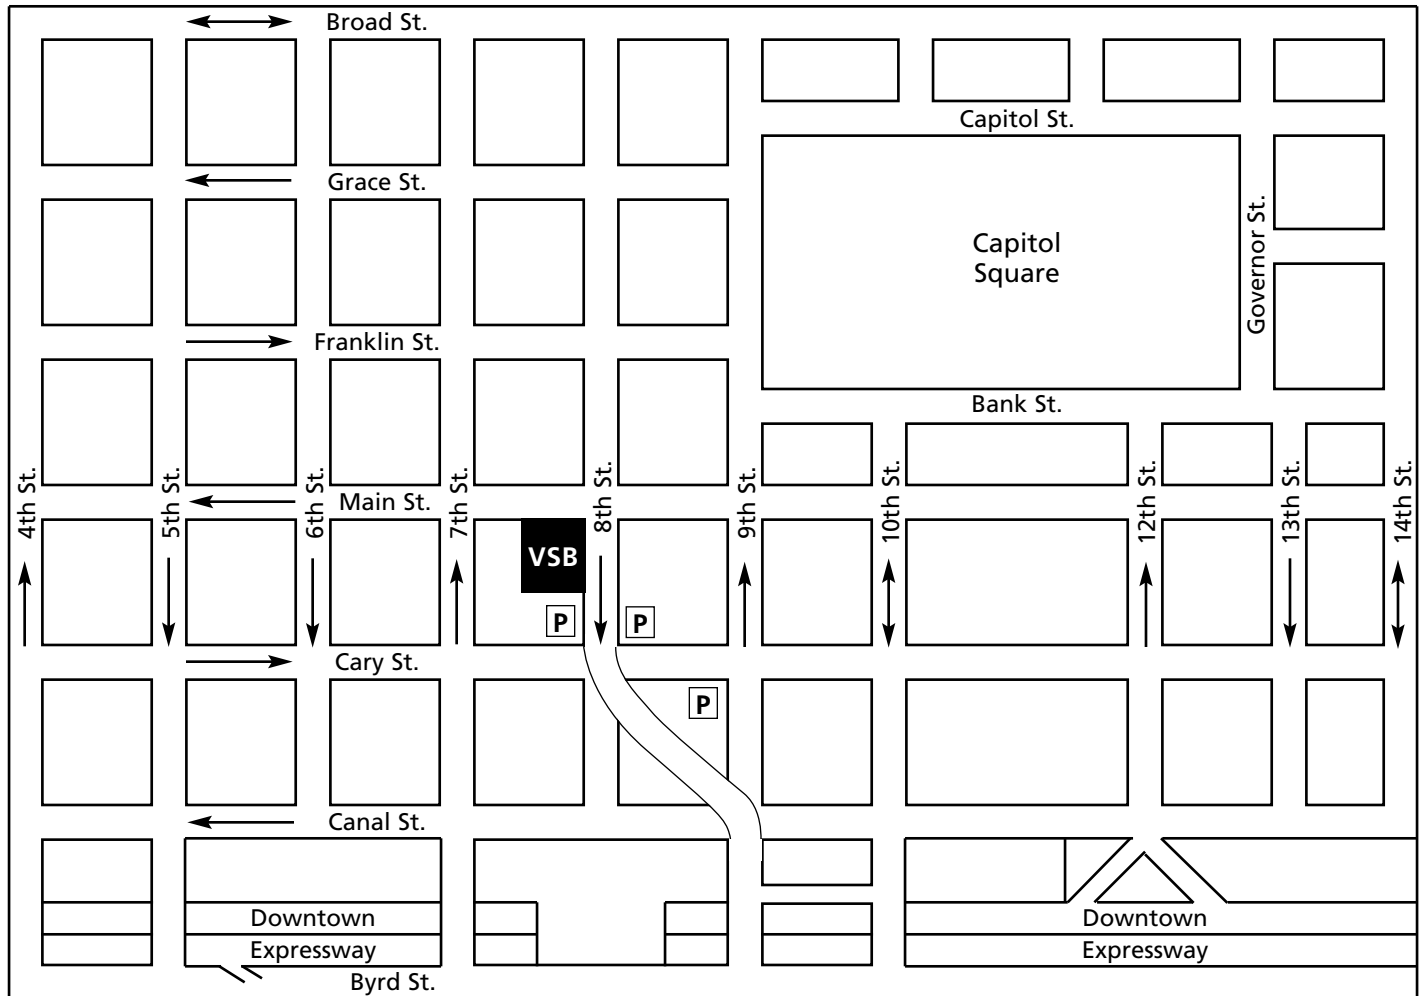

## Coming from the South on I-95 North:

Immediately after crossing the James River on the I-95 bridge, take the first exit right onto I-195 (Downtown Expressway) and take the first main exit right onto Canal Street. There is an exit toll. Proceed to 9th Street and turn right. Travel 2 blocks to Main Street and turn left. The building is at the next corner—8th and Main. Enter the building from Main Street and take the elevator to the 15th floor.

## Coming from the North on I-95 South:

Take I-195/Powhite Parkway exit (also listed as I-64 to Charlottesville and University of Richmond). Immediately bear left onto I-195 (Powhite Parkway/Downtown Expressway). At Powhite/Downtown split bear right to Downtown. Pass through a 50¢ tollgate. Take the 7th Street/9th Street exit onto East Byrd Street and continue to 9th Street. Turn left and continue 3 blocks to Main Street. Turn left on Main. The building is at the next corner—8th and Main. Enter the building from Main Street and take the elevator to the 15th floor.

## Coming from the West on I-64 East:

Take I-195/Powhite Parkway exit and continue south to downtown. Pass through a 50¢ tollgate. Take the 7th Street/9th Street exit onto East Byrd Street and continue to 9th Street. Turn left and continue 3 blocks to Main Street. Turn left on Main. The building is at the next corner—8th and Main. Enter the building from Main Street and take the elevator to the 15th floor.

## Coming from the East on I-64 West:

Take the 5th Street (Downtown/Coliseum) exit and travel 7 blocks to Cary Street. Turn left and continue 4 blocks to 9th Street. Turn left on 9th and travel one block to Main Street. Turn left on Main. The building is at the next corner—8th and Main. Enter the building from Main Street and take the elevator to the 15th floor.